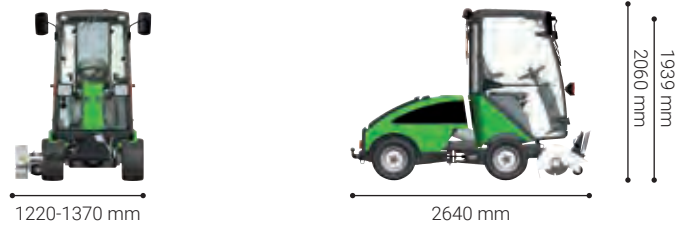

## Lawn edger - City Ranger 2260

### Standard equipment:

- Rotary cutter with two blades** The lawn edger has two blades for optimal performance. While cutting the edge the machine also cultivates the ground for a perfect result.
- Adjustable working depth** The working depth is regulated according to ground conditions, by adjusting the support wheel.
- Reversible blade** Makes it possible to cutting outwards or inwards.
- Adjustable offset** Makes it possible to adjust the distance between machine and work area.

### Technical specifications

<b>Dimensions</b>		
Length	mm	2640
Width	mm	1220-1370
Height with cabin / roll bar (ROPS)	mm	1939 / 2060
<b>Storage dimensions</b>		
Length	mm	540
Width	mm	930-1080
Height	mm	520
<b>Weight</b>		
Weight (lawn edger)	kg	50
<b>Performance</b>		
Clearance height under cutter	mm	140
Cutting depth (max.)	mm	95
Offset	mm	150
Operating speed	km/h	1-2
<b>CE certified according to EU directive</b>		